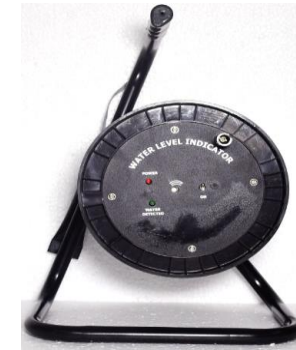

Water Level Sounder

Model: WLS

“Instrumex” make Water Level Sounder is a reliable instrument for measuring the water level and total depth in boreholes, wells, reservoirs etc. For the measurement the bob is lowered to the water level. When touching the level, a sensor effects the illumination of a signal lamp & an additional acoustic signal will be released by a buzzer.

When the probe is touching the water-level there is a conductive connection between the tip of the probe and the sensor-body. Thereby a circuit of the lamp and the buzzer will be closed.

Response is seen on LED plus an audible tone is heard. Features include: **Standard cable lengths: 100m**, also available in 150, 200, 250, 300 meters, with marking on every Millimeter / Centimeter / Meter. Reel-type spool for lowering cable and electrode assembly. Reel is mounted on a stand. Self-contained 9V (6F22) type battery power supply – no danger of shock from an outside power supply. Standard brass electrode. Reel handles are shaped to fit your hands. Accurate of reading. Each Water Level Indicator is supplied with a battery.

Tape Specifications of water level Sounder

- MATERIAL: Fiber-reinforcement Leatherette PVC Polished Measuring Tape
 - Two Wire
- STRENGTH is assured through an extreme tough Fiber-reinforcement.
- Reading Accuracy: +/- 0.5%
- Cable length with separate colour marking on every meter and centimetre
- Probe Diameter: >16mm

Audio, Visual Water level alerts signals

Water Level Sounder

Ordering Guide

SN	Description	Model No.
1	Water Level Sounder with 100m cable length	WLS-100
2	Water Level Sounder with 150m cable length	WLS-150
3	Water Level Sounder with 200m cable length	WLS-200
4	Water Level Sounder with 250m cable length	WLS-250
5	Water Level Sounder with 300m cable length	WLS-300